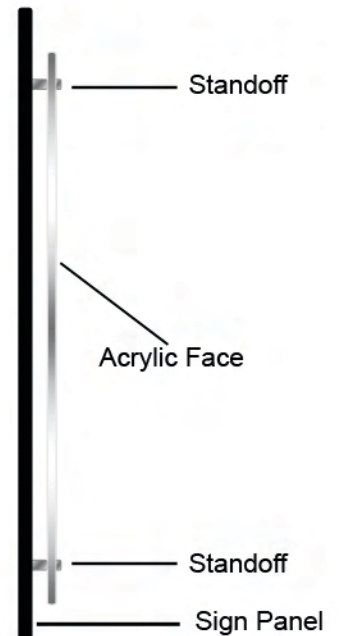

Standard shape

Custom shape

Custom shape

Custom shape

Standard shape

Custom shape

Custom shape

Custom shape

Model SP-AL09

Side View

Material Options:

- 1/8" Aluminum
- 1/4" Aluminum
- 1/2" PVC (White only)

Standard Panel Sizes:

- 18"x18", 24"x32",
- 18"x24", 24"x36",
- 36"x48", Custom sizes

Standard Background Colors: